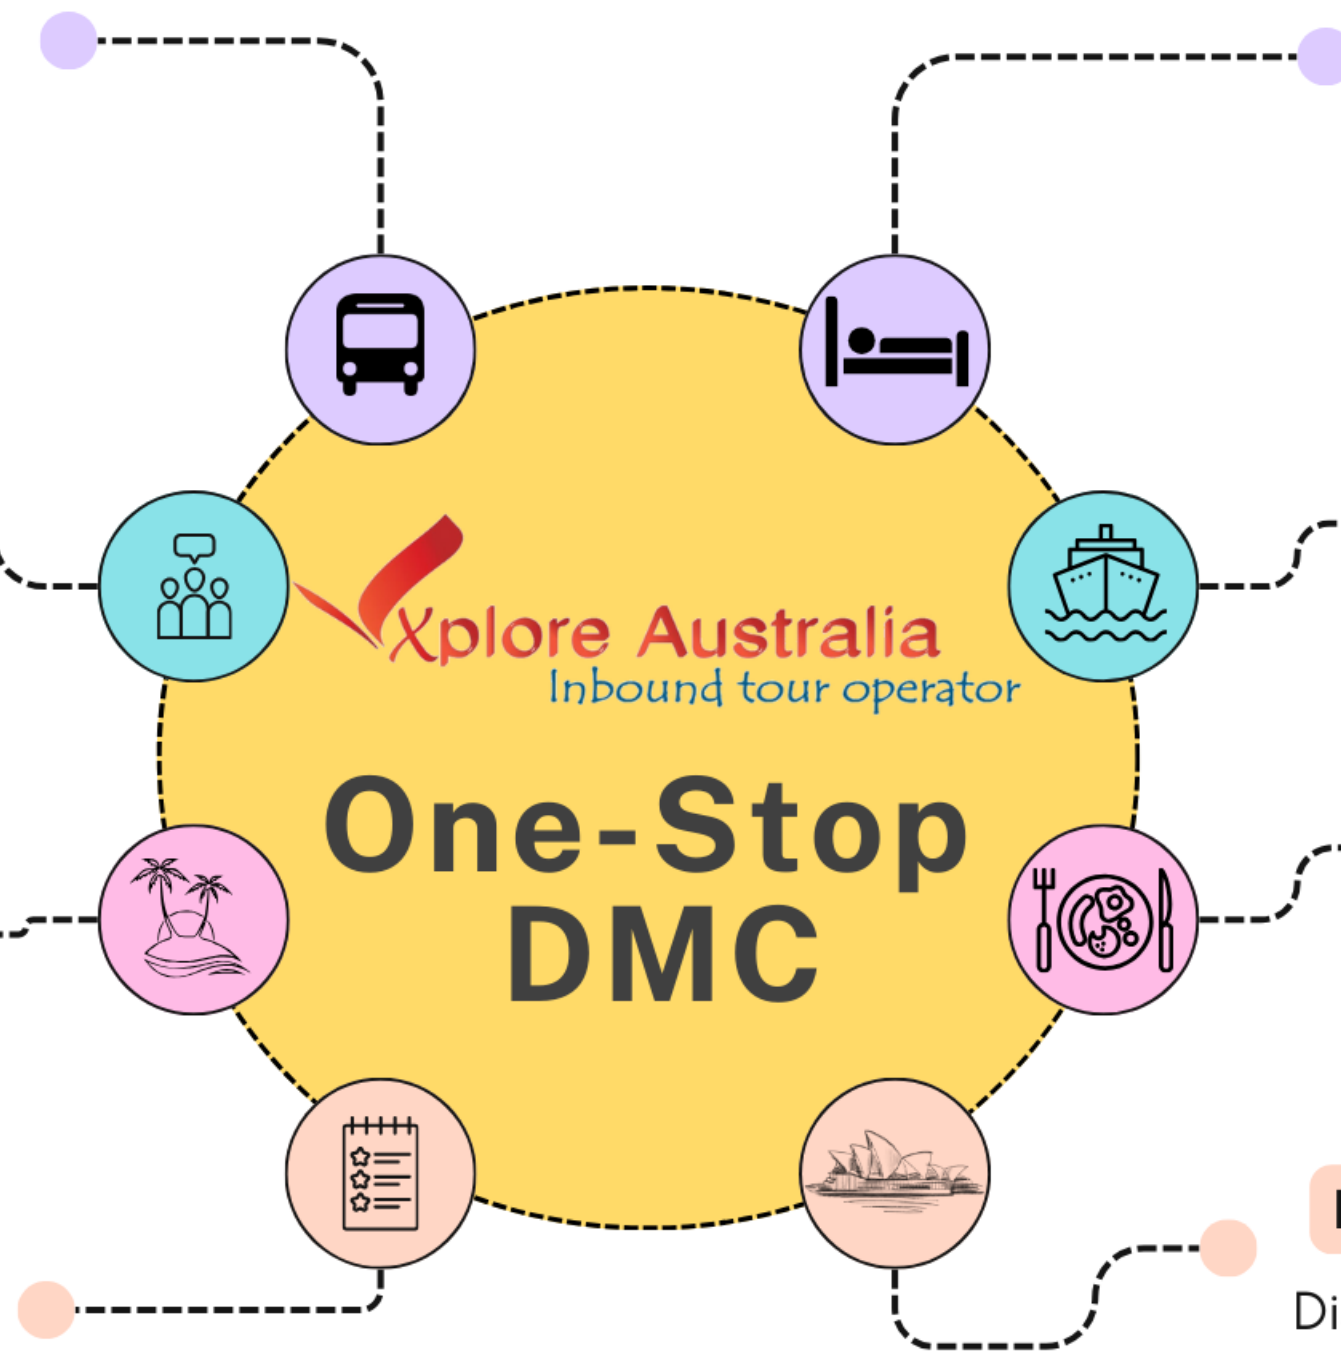

Ground Transportation

Airport transfers, private car rentals, and coach services

Receptive Services

Local guides, tour operators, and activity providers

Our Expertise

Tailor-made itineraries for individual Requirements.

Customized Solutions

Providing personalized travel itineraries to meet the unique needs of each client

Accommodation

Variety of Accommodation
Choose from 3*, 4*, & 5* Options

Cruise Excursions

Shore excursions and onboard activities

Managing Meals

Catering to dietary needs and preferences

Day tour & sightseeing

Discover the beauty and history of top destinations with our expertly guided sightseeing tours, tailored to showcase the must-see attractions